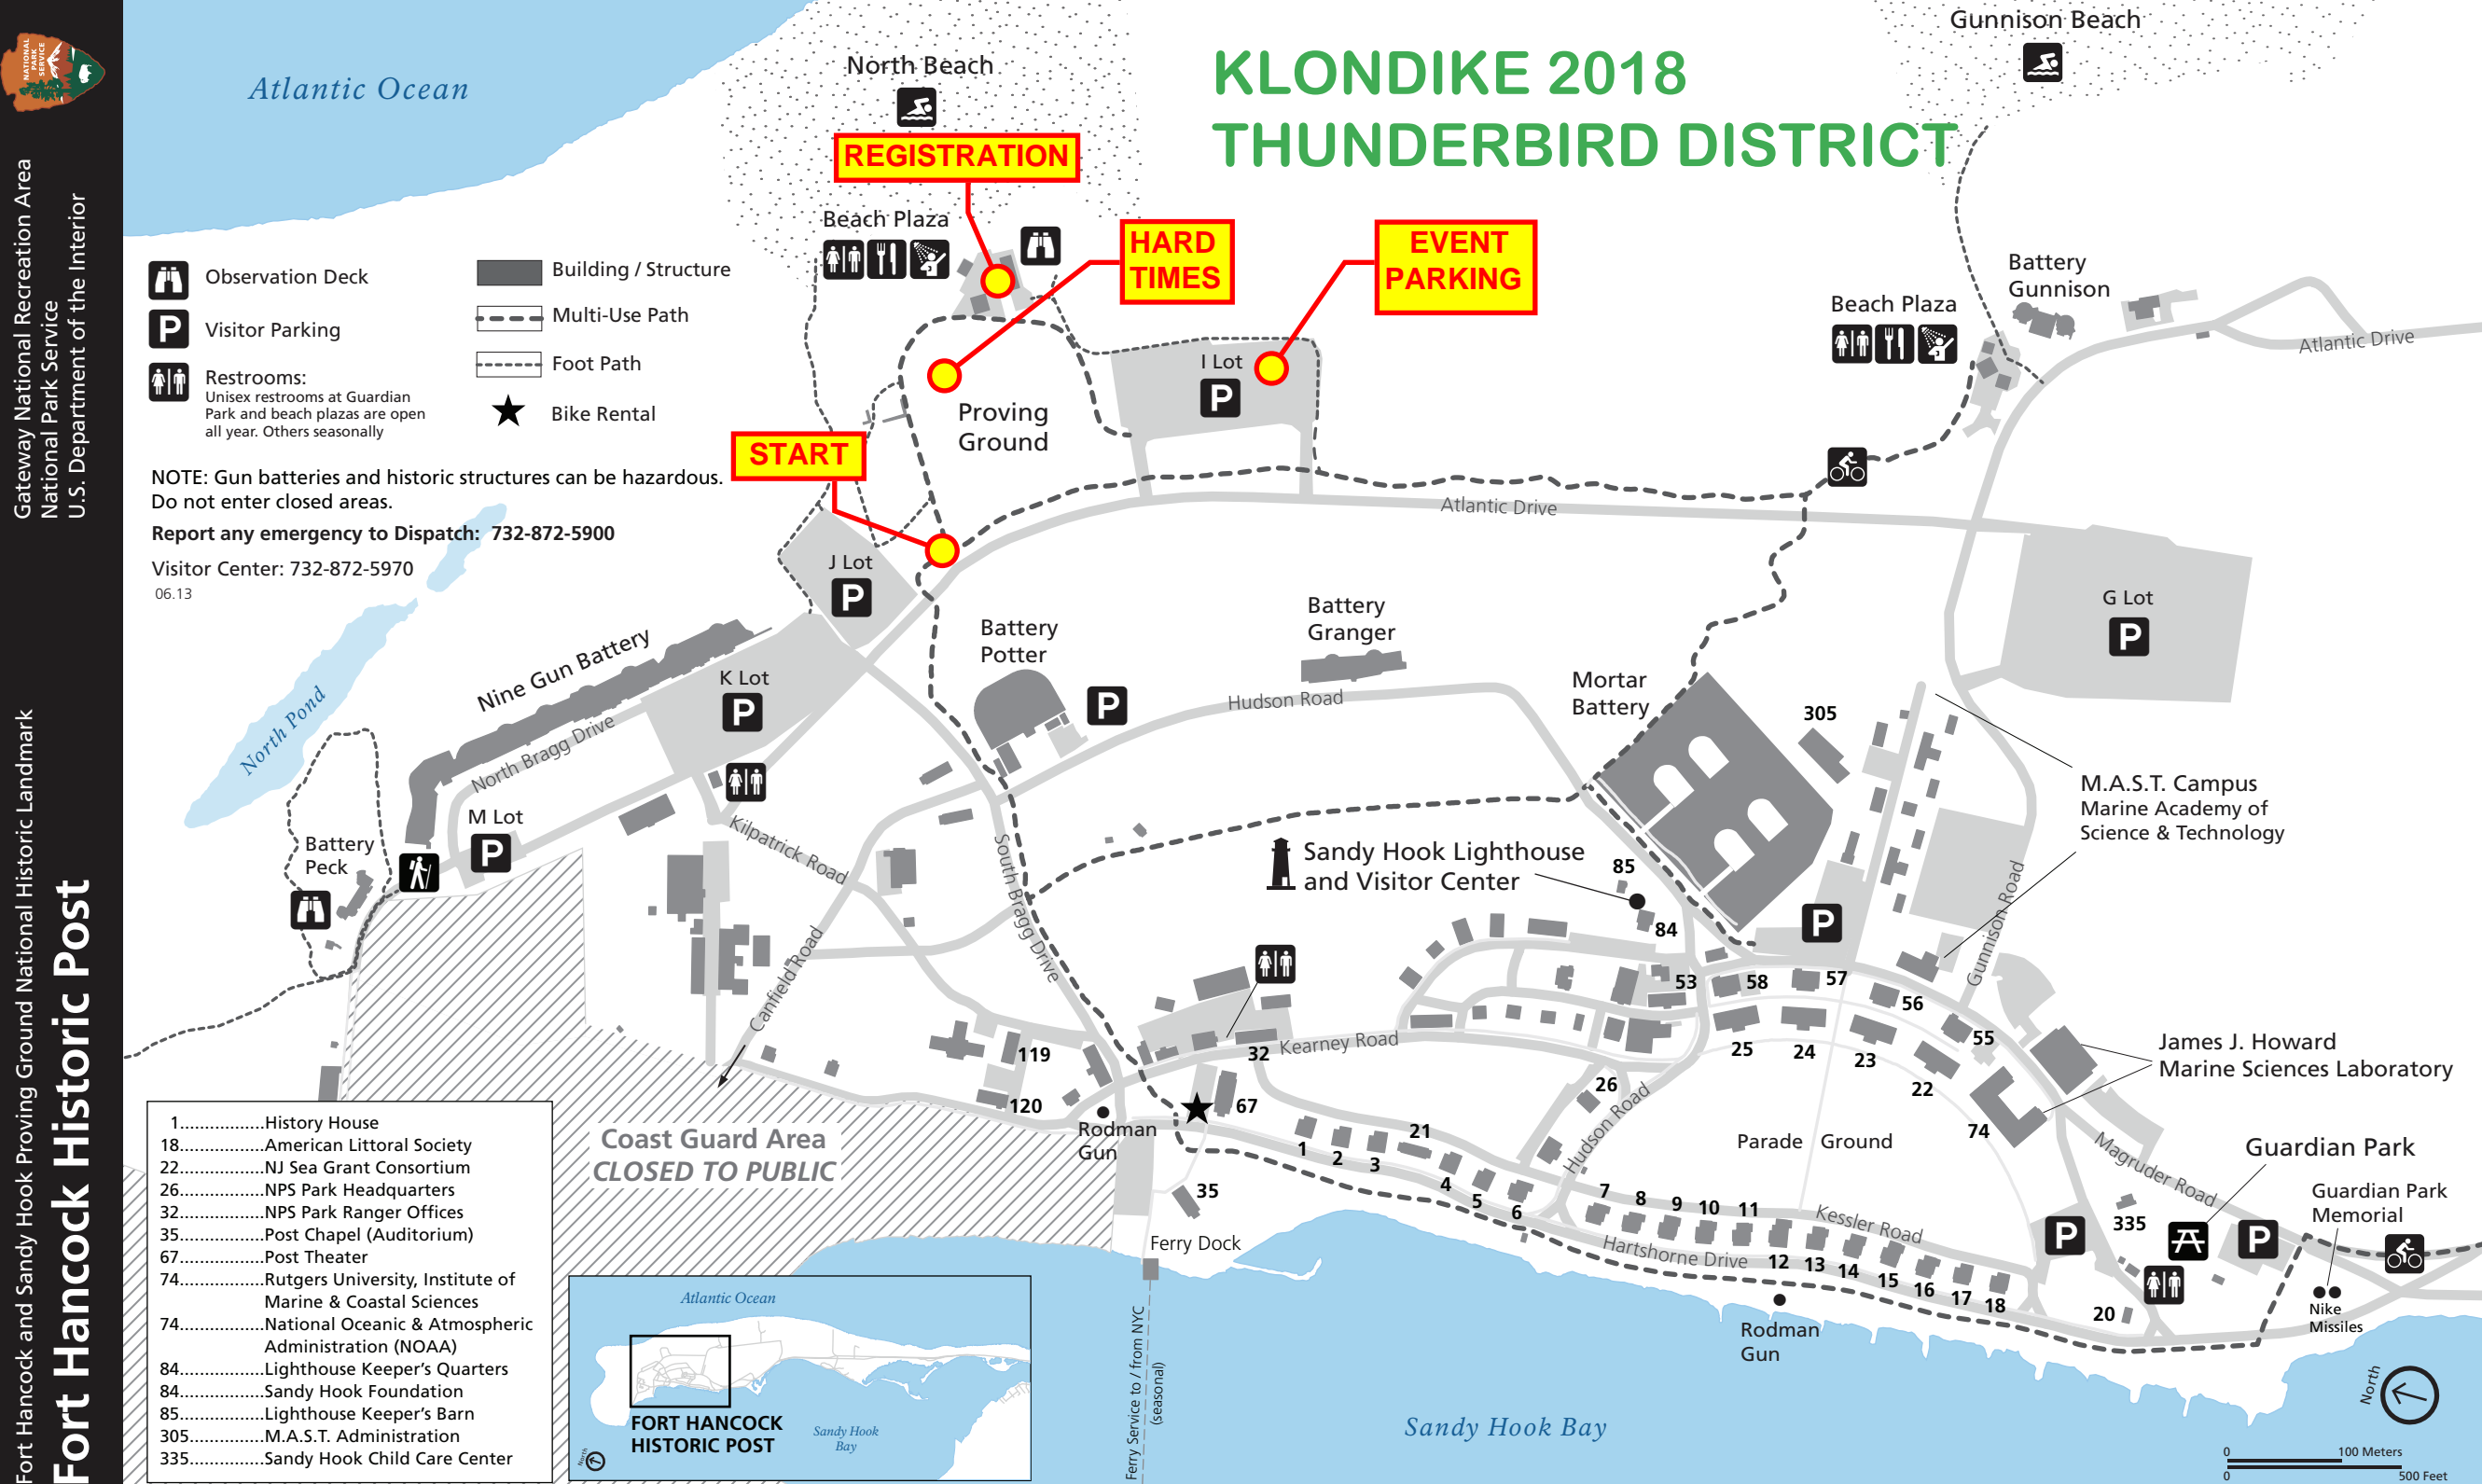

# KLONDIKE 2018 THUNDERBIRD DISTRICT

- Observation Deck
- Visitor Parking
- Restrooms:  
Unisex restrooms at Guardian Park and beach plazas are open all year. Others seasonally
- Building / Structure
- Multi-Use Path
- Foot Path
- Bike Rental

NOTE: Gun batteries and historic structures can be hazardous. Do not enter closed areas.  
Report any emergency to Dispatch: 732-872-5900  
Visitor Center: 732-872-5970  
06.13

- 1.....History House
- 18.....American Littoral Society
- 22.....NJ Sea Grant Consortium
- 26.....NPS Park Headquarters
- 32.....NPS Park Ranger Offices
- 35.....Post Chapel (Auditorium)
- 67.....Post Theater
- 74.....Rutgers University, Institute of Marine & Coastal Sciences
- 74.....National Oceanic & Atmospheric Administration (NOAA)
- 84.....Lighthouse Keeper's Quarters
- 84.....Sandy Hook Foundation
- 85.....Lighthouse Keeper's Barn
- 305.....M.A.S.T. Administration
- 335.....Sandy Hook Child Care Center

**Coast Guard Area  
CLOSED TO PUBLIC**